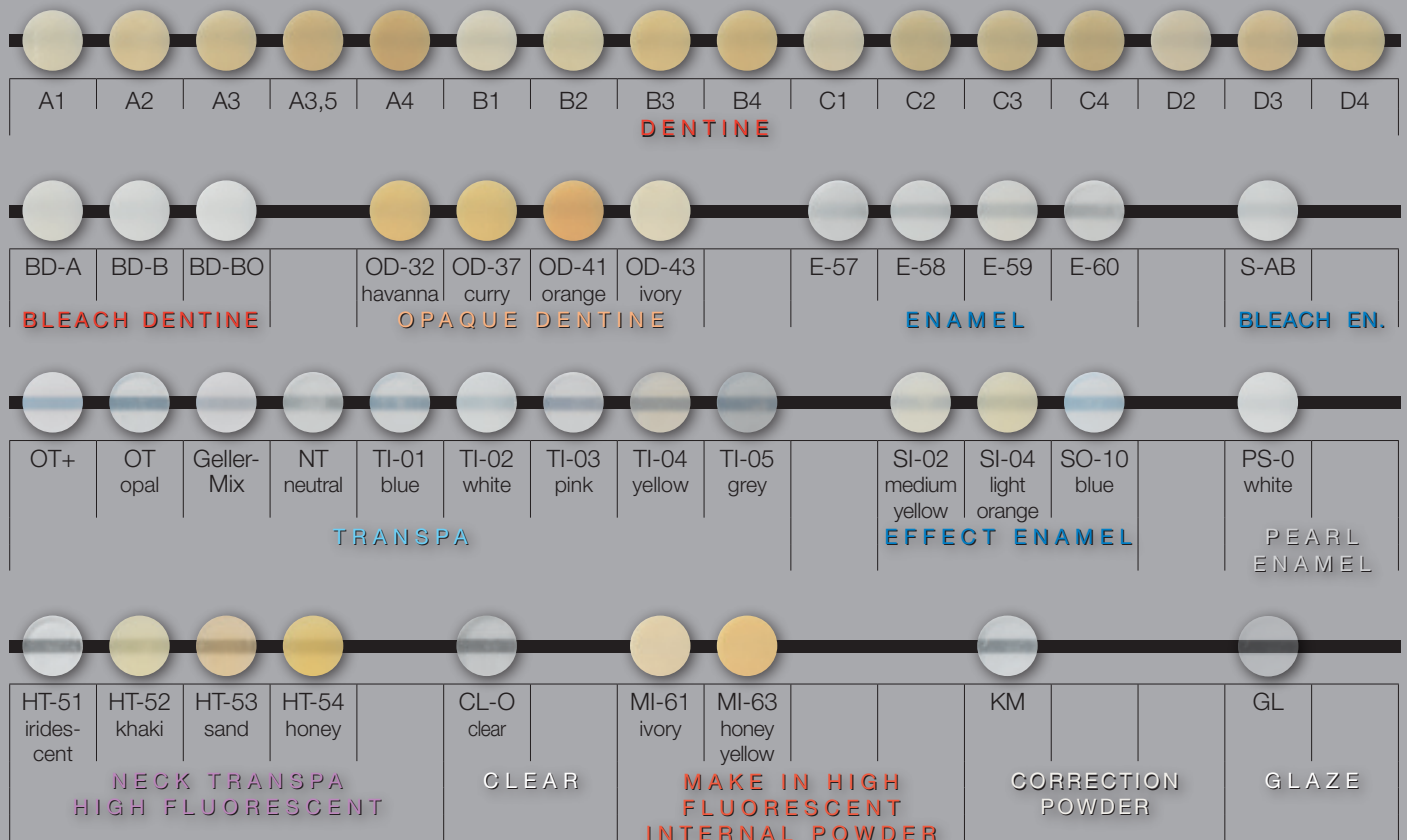

LS COLOR CHART

LS-PRESS COLOR CHART